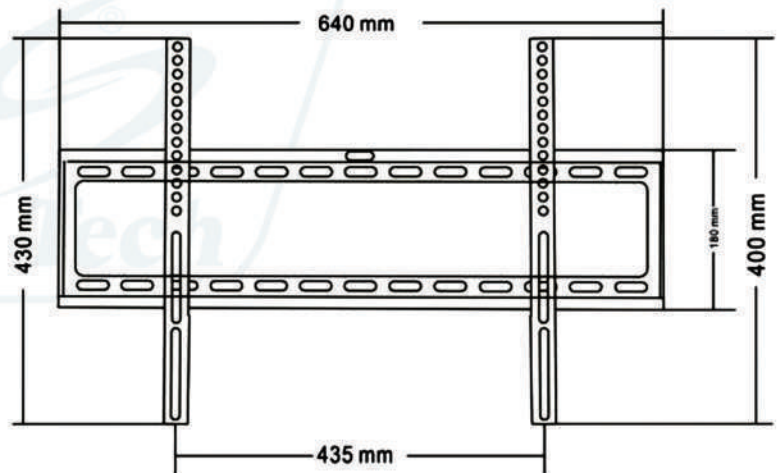

## LOW COST FIXED TV WALL MOUNT

Fits most 32"- 65"

New Design,  
New Experience

Screen Size

32"-65"

Weight Capacity

50 Kgs

VESA Compatible

400x400

Profile to Wall

25mm