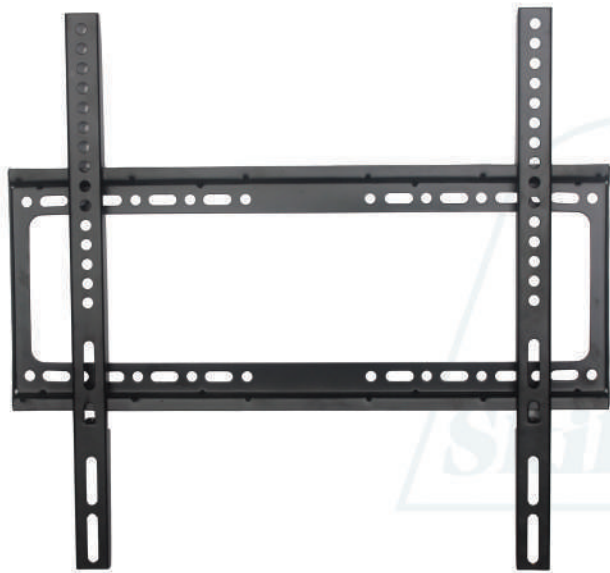

# SH-3265F

## LOW COST FIXED TV WALL MOUNT

Fits most 32"- 65"

New Design,  
New Experience

Screen Size

32"-65"

Weight Capacity

50 Kgs

VESA Compatible

400x400

Profile to Wall

25mm